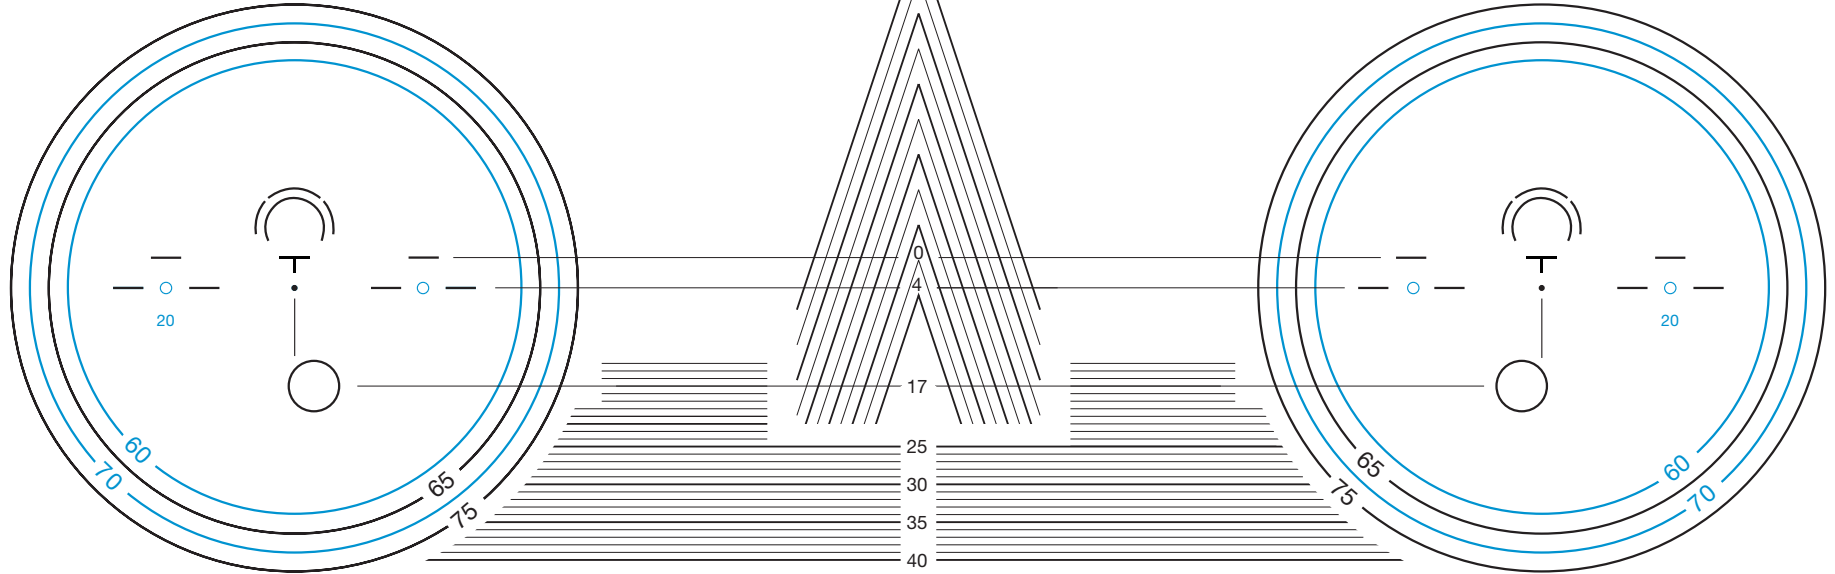

ENGRAVING INDEX

Product Symbol MFH
Essilor Ideal®  17 mm

Product Symbol MFH
Essilor Ideal Advanced™  17 mm

ENGRAVING INDEX

<i>Product</i>	<i>Symbol</i>	<i>MFH</i>
Essilor Ideal Short™		14 mm